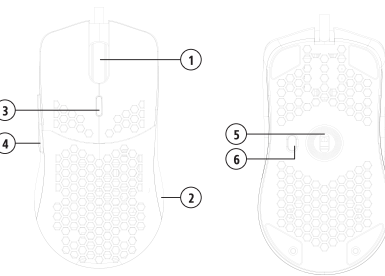

TECHNICAL SPECIFICATIONS

Sensor:	PW3389
Voltage:	5 V cc 100 mA
Connector:	USB
DPI Resolution:	16,00DPI, Virtual 32,000DPI by software
Dimensions:	128.5 x 67 x 38 mm
Cable Length:	1.8 m

SOFTWARE

Download your software on our page:
www.gamefactor.mx

KNOW YOUR DEVICE

N.	Description
1	Central / Scroll button
2	RGB light
3	Sensitivity setting / DPI
4	Side buttons
5	Optical sensor
6	Lift off distance adjustment

**PRECAUCIONES Y ADVERTENCIAS**

Si tu ratón no funciona en lo absoluto: